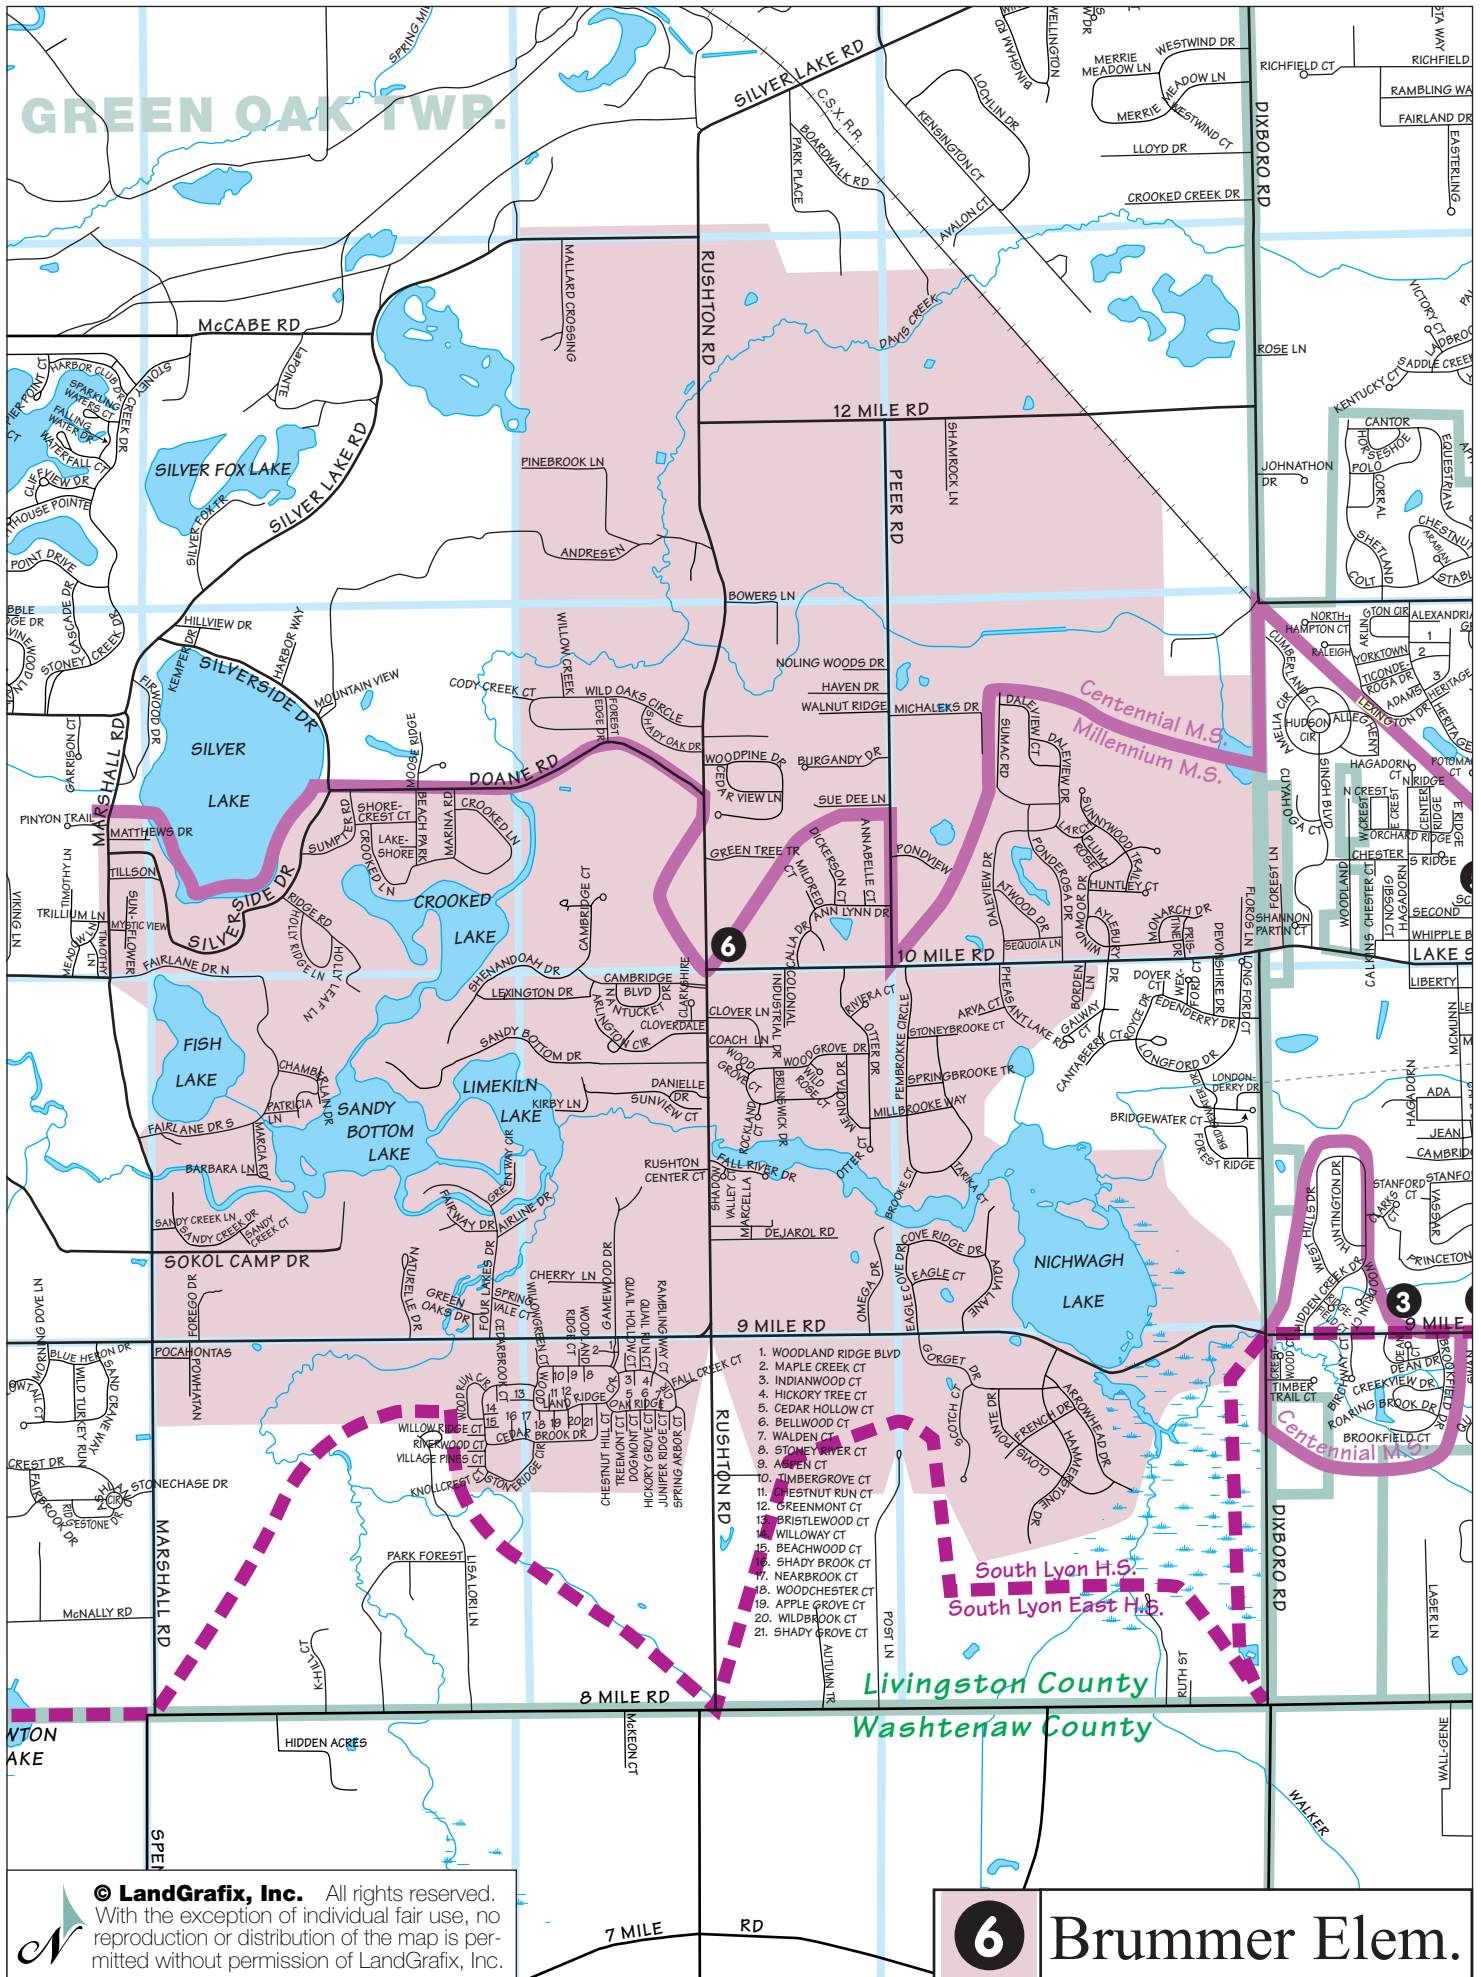

# GREEN OAK TWP.

© LandGrafix, Inc. All rights reserved. With the exception of individual fair use, no reproduction or distribution of the map is permitted without permission of LandGrafix, Inc.

**6** Brummer Elem.